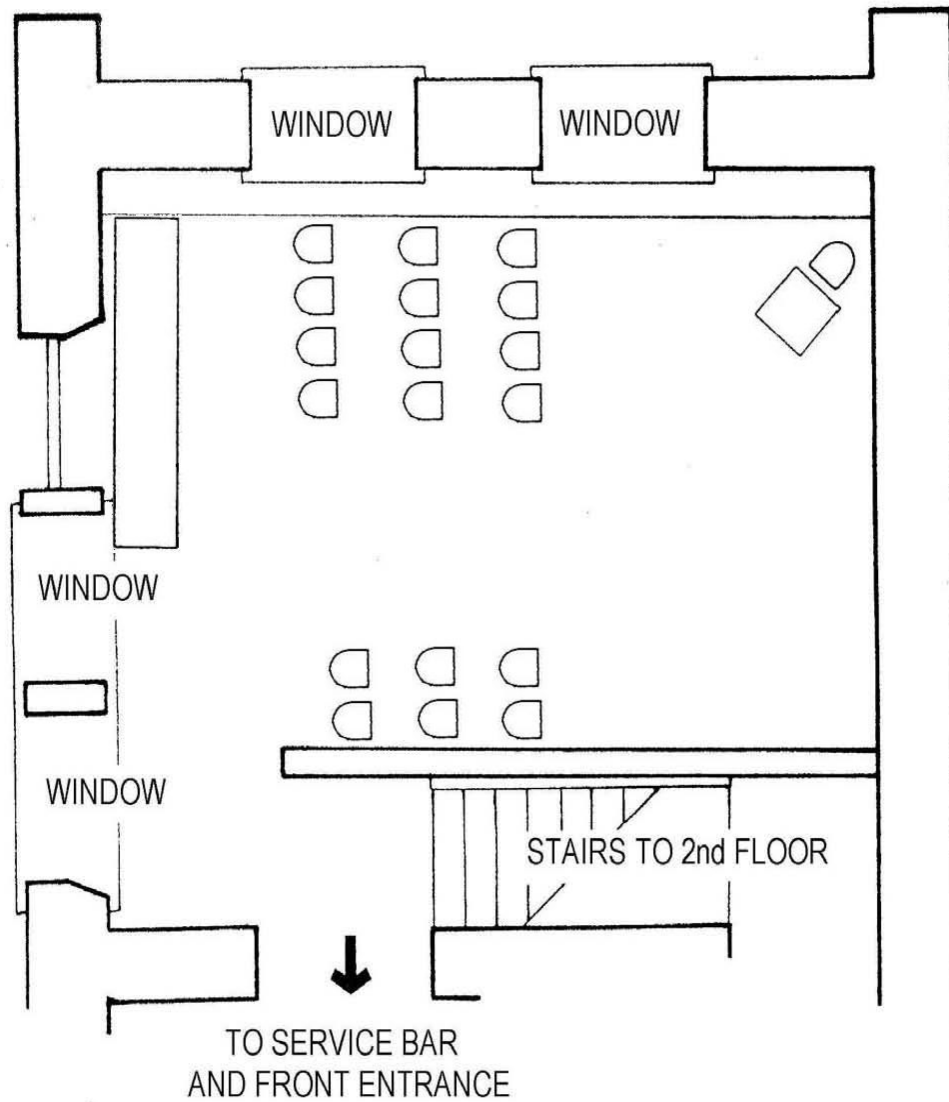

COURTYARD
RESTAURANT

THE DAWSON ROOM

SCALE 1/4" = 1 FOOT
12 X 18 FT