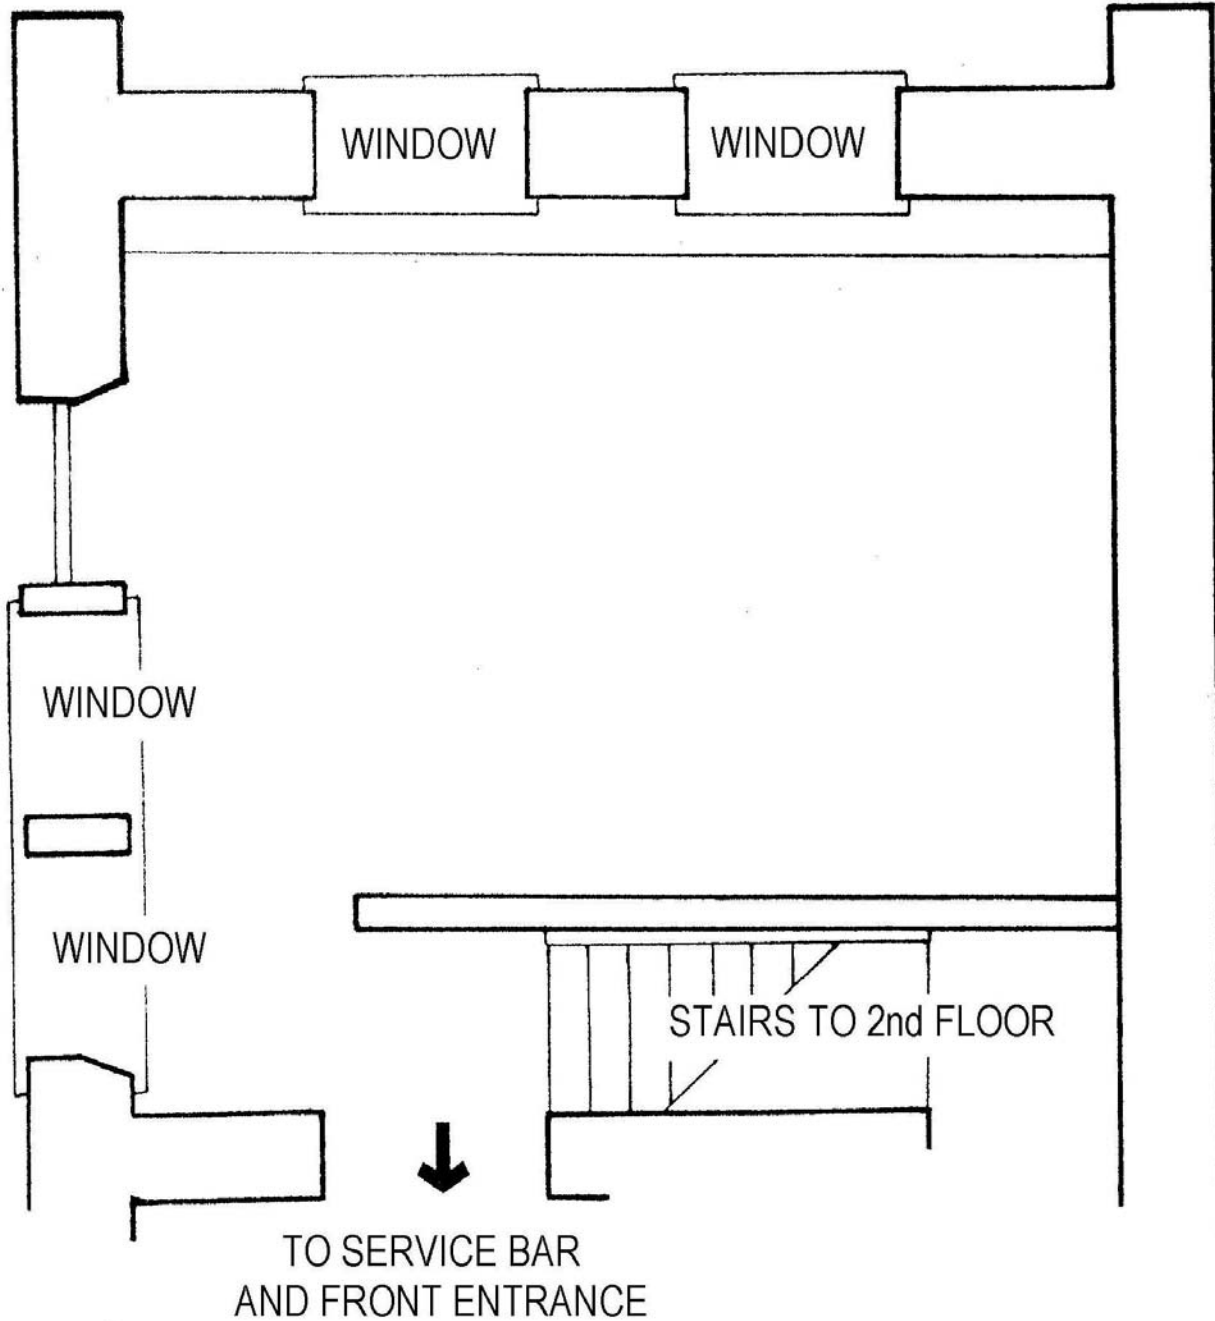

**COURTYARD**  
RESTAURANT

**THE DAWSON ROOM**

SCALE 1/4" = 1 FOOT  
12 X 18 FT