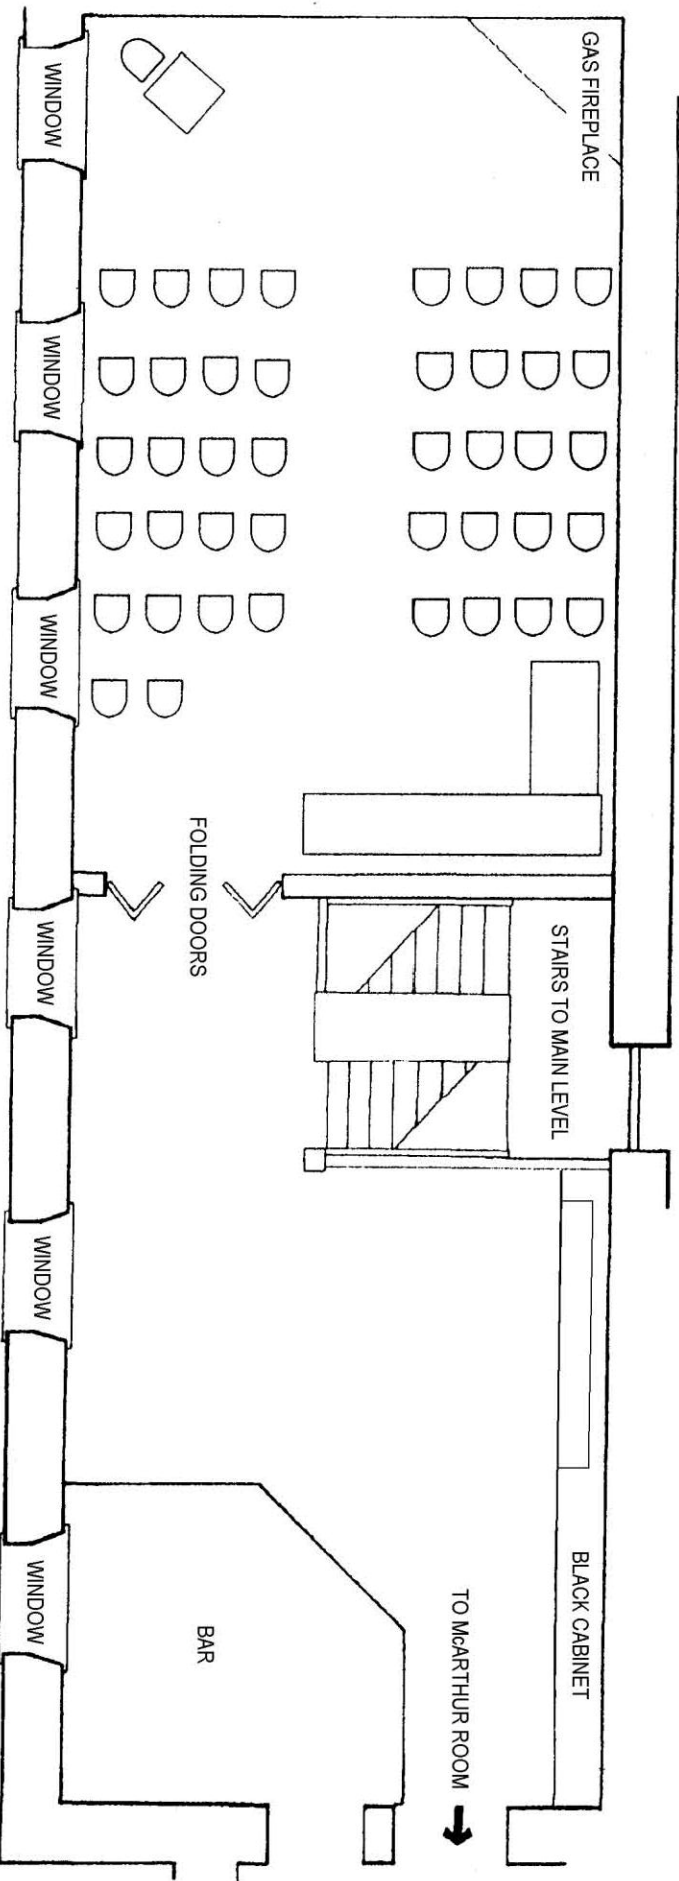

**COURTYARD**  
RESTAURANT

**THE LOFT ROOM & BAR AREA**

SCALE 1/8" = 1 FOOT

Loft Room = 29 X 18 FT  
Bar Area = 12 X 18 FT