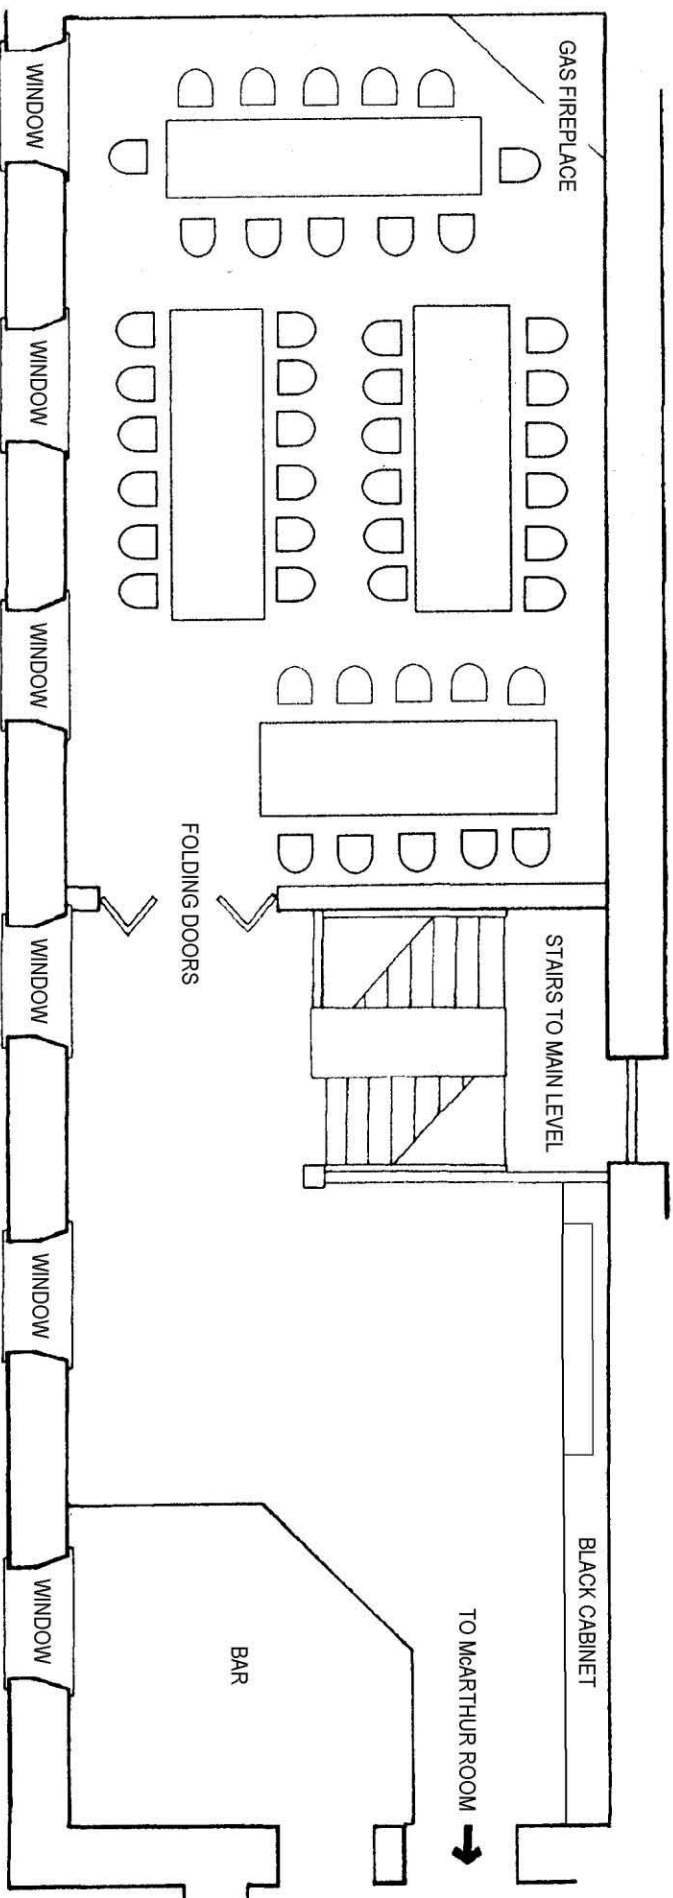

COURTYARD RESTAURANT

THE LOFT ROOM & BAR AREA

SCALE 1/8" = 1 FOOT

Loft Room = 29 X 18 FT
Bar Area = 12 X 18 FT