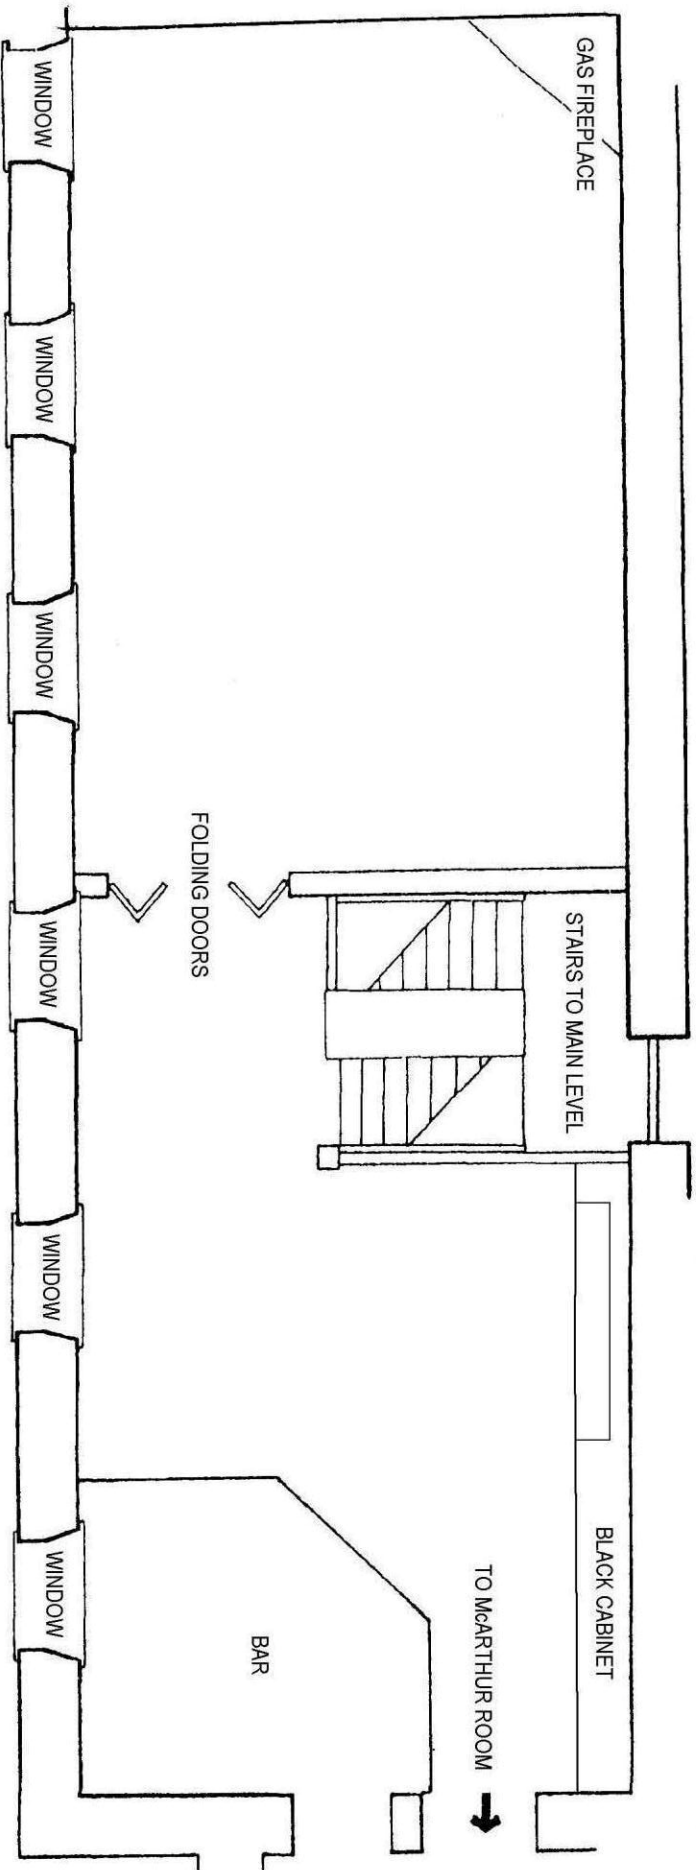

COURTYARD
RESTAURANT

THE LOFT ROOM & BAR AREA

SCALE 1/8" = 1 FOOT

Loft Room = 29 X 18 FT

Bar Area = 12 X 18 FT