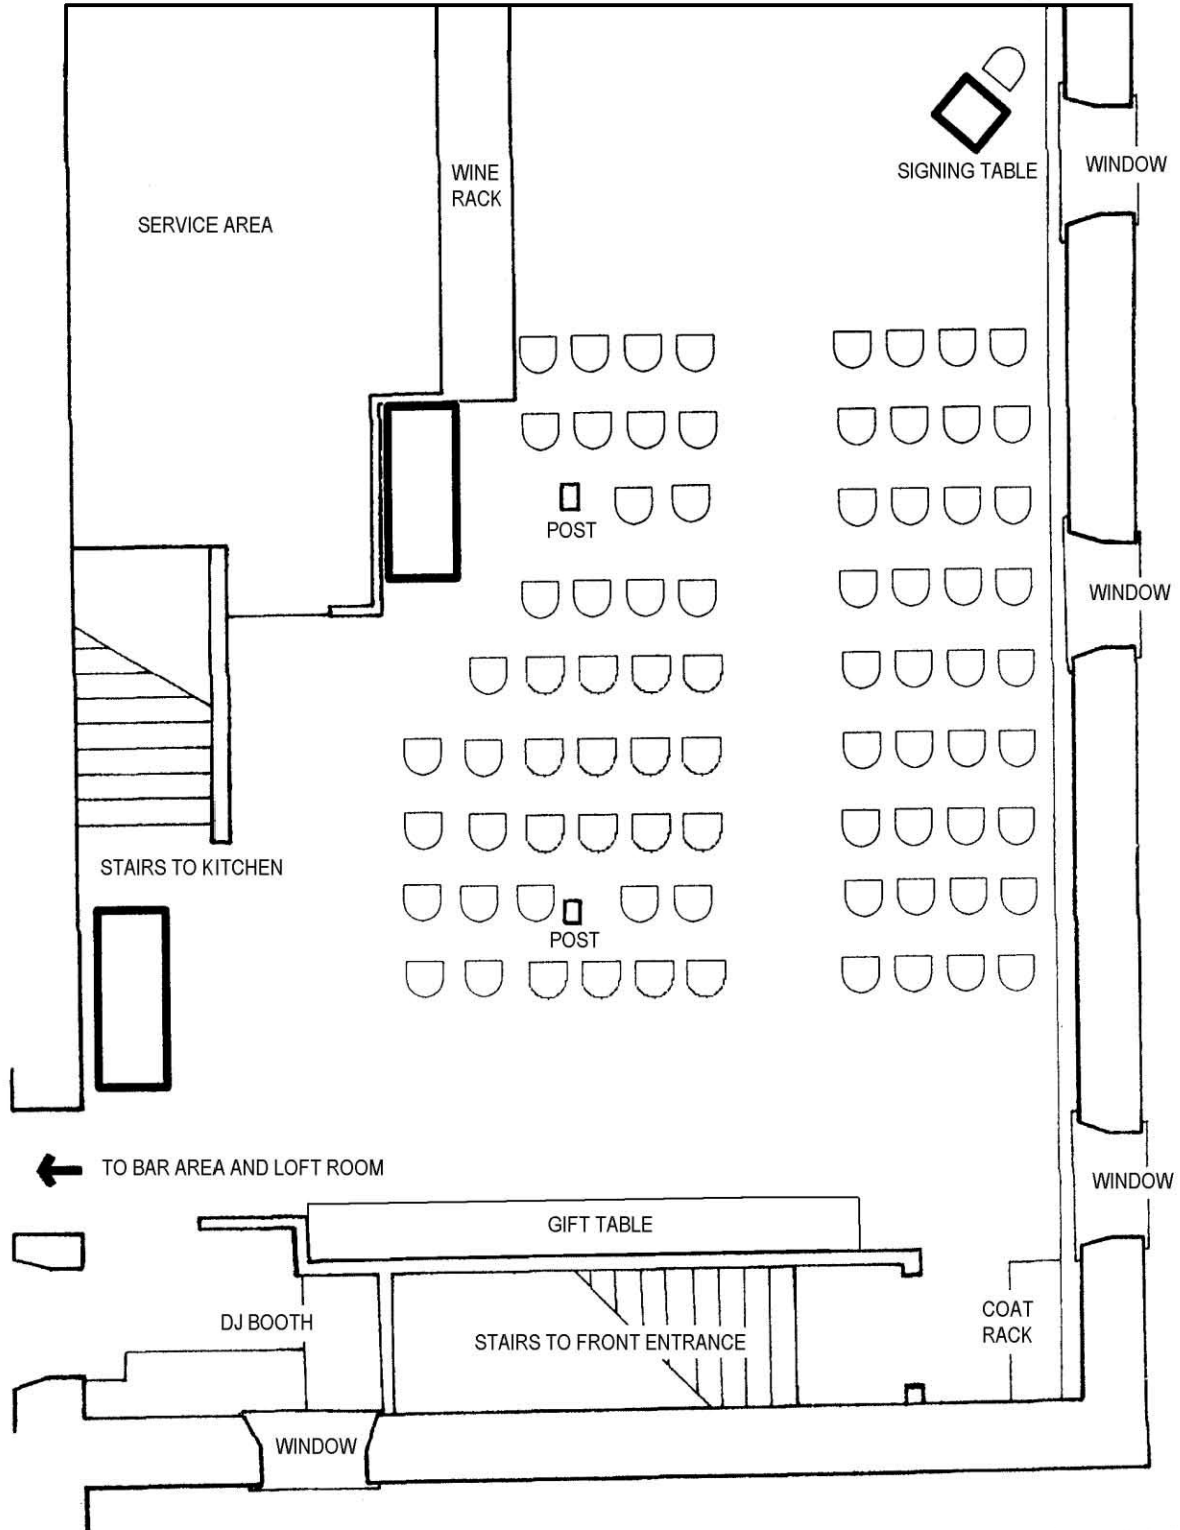

COURTYARD RESTAURANT

THE McARTHUR ROOM

SCALE 1/8" = 1 FOOT
36 X 23 1/2 FT AT WIDEST POINTS