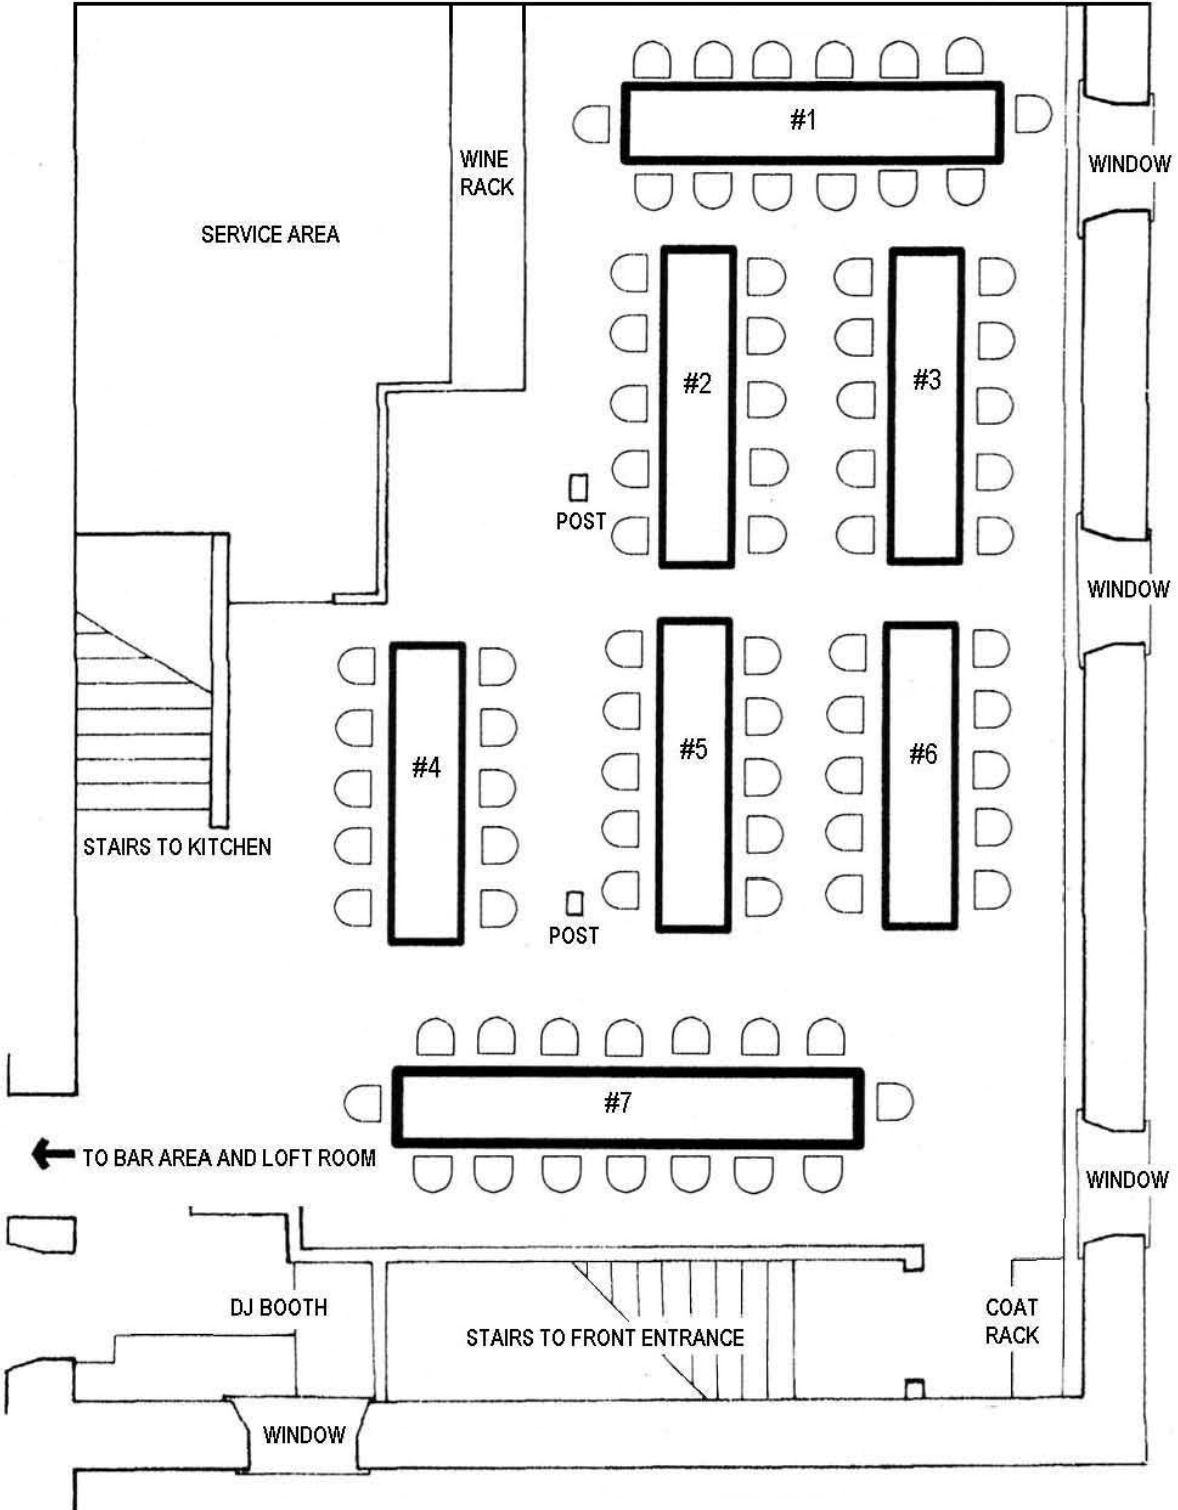

## THE McARTHUR ROOM

SCALE 1/8" = 1 FOOT  
36 X 23 1/2 FT AT WIDEST POINTS