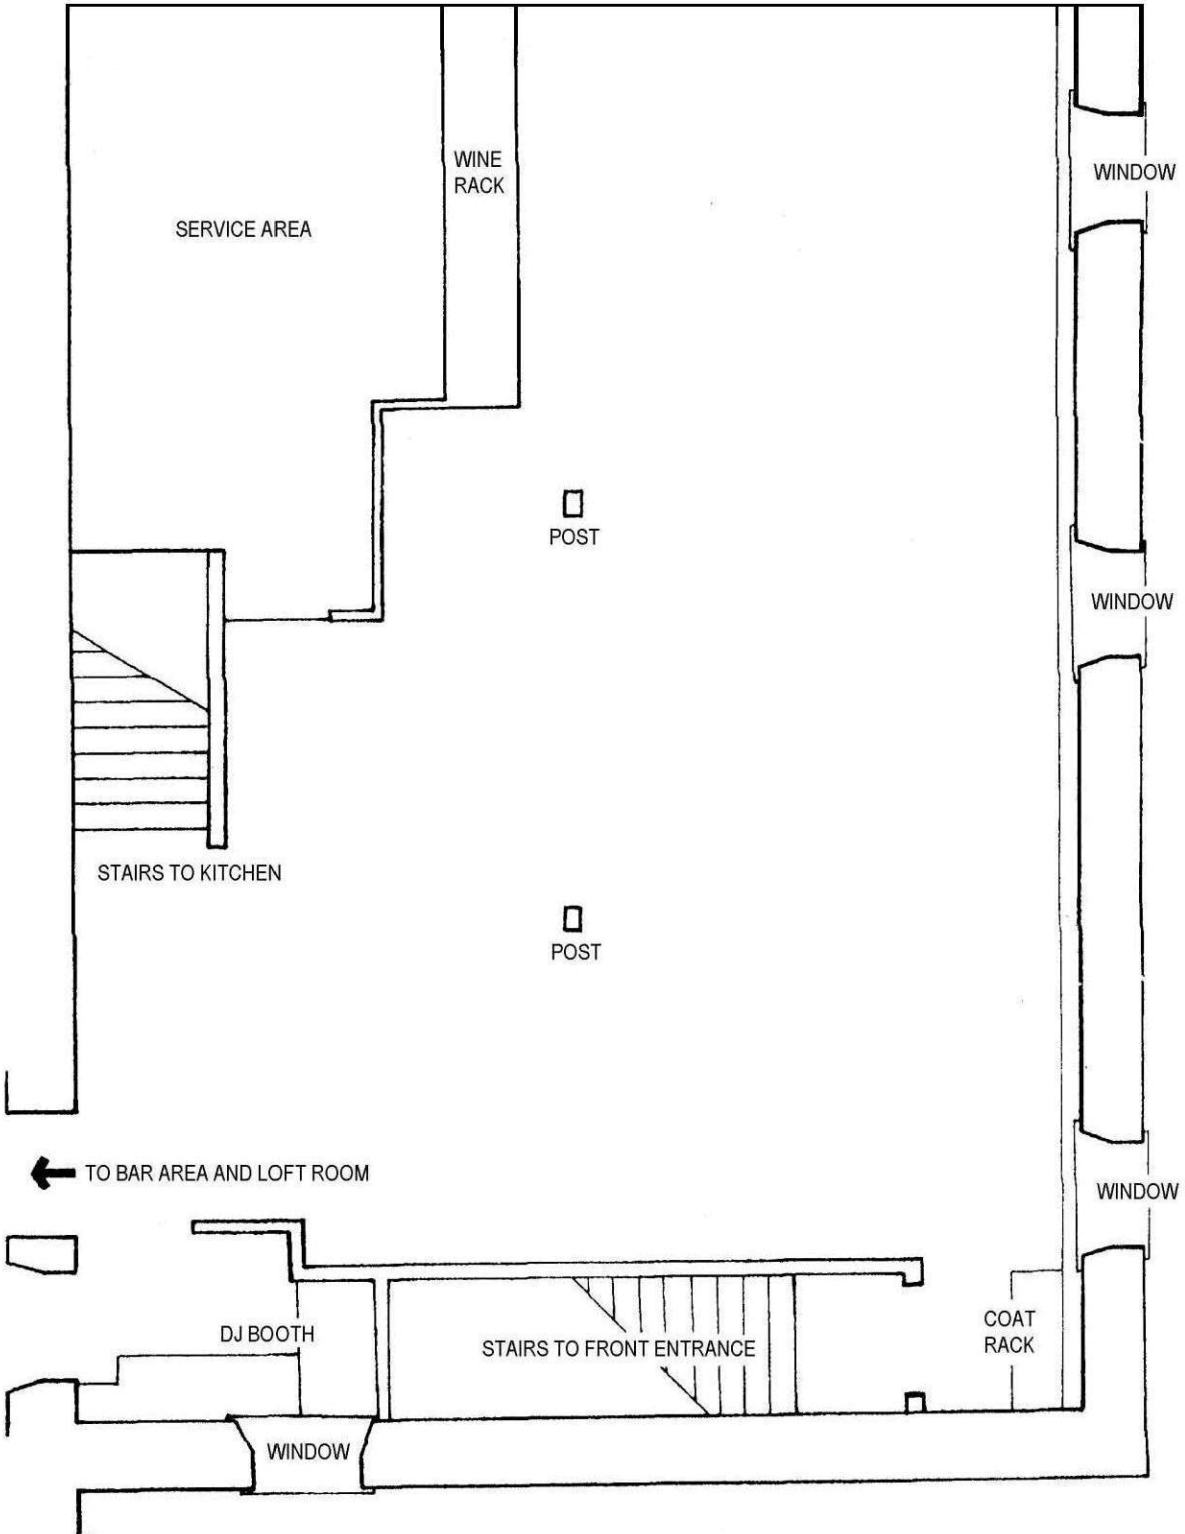

COURTYARD RESTAURANT

THE McARTHUR ROOM

SCALE 1/8" = 1 FOOT
36 X 23 1/2 FT AT WIDEST POINTS